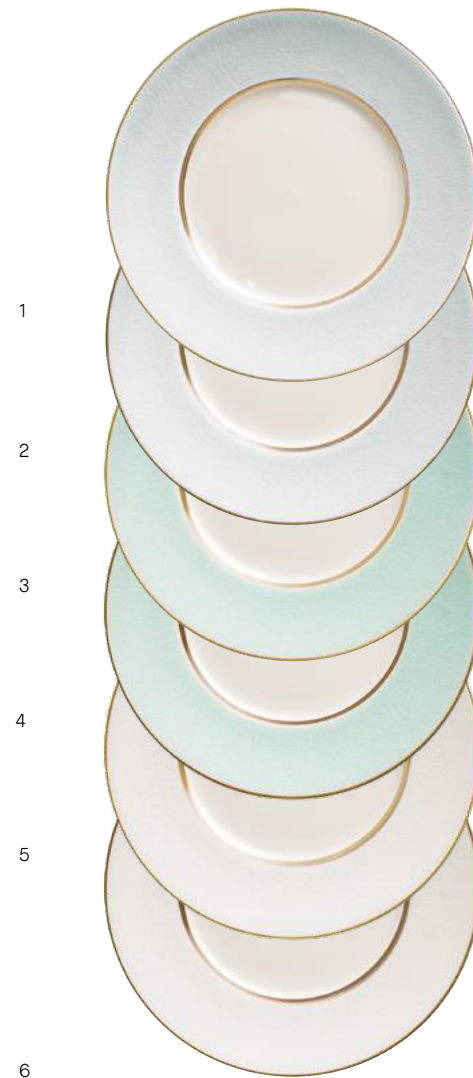

Craquelé givré

FORME LIGNE ASIE · ASIAN LINE SHAPE

Bol à saké 4 cl
Sake bowl 1.4 oz
LAS2004 -----

Crémier-fiole à saké GM 20 cl
Sake jug, large 7.1 oz
LAS6066 -----

Crémier-fiole à saké PM 13 cl
Sake jug, small 4.6 oz
LAS6067 -----

Tasse thé asiatique 15 cl
Asian tea cup 5.3 oz
LAS3025 -----

Couvercle thé asiatique 10 cm
Asian tea lid 3.9 in
LAS3002 -----

Soucoupe thé asiatique 11.5 cm
Asian tea saucer 4.5 in
LAS3014 -----

FORME HORIZON · HORIZON SHAPE

Beurrier 7.5 cm
Butter set 3 in
HOR6003 -----

FORME ACCESSOIRE
ACCESSORY SHAPE

Vase Célèbes N°3 20 cm
Celebes vase N°3 7.9 in
ACC6193 -----

Vase droit GM 50 cm
Straight vase, large 19.7 in
ACC6138 -----

Vase droit MM 30 cm
Straight vase, medium 11.8 in
ACC6139 -----

Vase droit PM 20 cm
Straight vase, small 7.9 in
ACC6140 -----

Décors fragiles contenant des métaux précieux
nécessitant des précautions d'utilisation, conseils
page 203 · Fragile patterns with precious metals
requiring carefully use, advices page 203