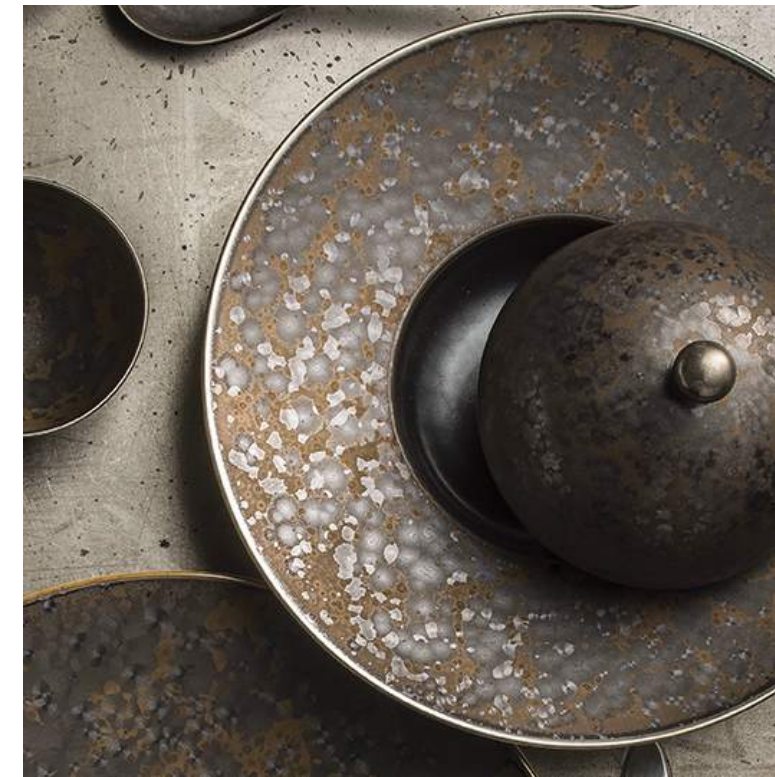

Plat GM, intérieur Bora Bora Dish, large, Bora Bora inside	30 cm 11.8 in
	DAL5032AGUIBORA ---	
	Plat PM, intérieur Bora Bora Dish, small, Bora Bora inside	24 cm 9.4 in
	DAL5046AGUIBORA ---	
	Plat individuel GM, intérieur Bora Bora Individual dish, large, Bora Bora inside	16 x 4.5 cm 6.2 x 1.5 in
	DAL5035AGUIBORA ---	
	Plat individuel MM, intérieur Bora Bora Individual dish, medium, Bora Bora inside	13 x 6 cm 5.1 x 2.7 in
	DAL5036AGUIBORA ---	
	Plat individuel PM, intérieur Bora Bora Individual dish, small, Bora Bora inside	10 x 7.5 cm 3.9 x 2.7 in
	DAL5037AGUIBORA ---	

FORME HORIZON · HORIZON SHAPE

	Saladier maxi, intérieur Bora Bora Salad serving bowl, maxi Bora Bora inside	25 cm 9.8 in
	HOR5053AGUIBORA ---	
	Saladier medium, intérieur Bora Bora Salad serving bowl, medium Bora Bora inside	21,5 cm 8.5 in
	HOR5054AGUIBORA ---	
	Plat plat maxi Flat round dish, maxi	35 cm 14 in
	HOR5043AGUIAGUI ---	
	Plat plat medium Flat round dish, medium	32 cm 12.6 in
	HOR5044AGUIAGUI ---	
	Plat creux Hollow round dish	29 cm 11 in
	HOR5029AGUIAGUI ---	
	Soupière, acc. or, intérieur Bora Bora Soup tureen, gold acc. Bora Bora inside	190 cl 67 oz
	HOR5060AGUIBORA ---	
	Soupière, acc. inox, intérieur Bora Bora Soup tureen, stainless steel acc. Bora Bora inside	190 cl 67 oz
	HOR5059AGUIBORA ---	
	Beurrier, intérieur Bora Bora Butter set, Bora Bora inside	7.5 cm 3 in
	HOR6003AGUIBORA ---	

FORME LIGNE ASIE · ASIAN LINE SHAPE

	Bol à soupe, intérieur Bora Bora Soup bowl, Bora Bora inside	14 cm 5.5 in
	LAS2006AGUIBORA ---	
	Bol à riz, intérieur Bora Bora Rice bowl, Bora Bora inside	12 cm 4.7 in
	LAS2003AGUIBORA ---	
	Bol à saké, intérieur Bora Bora Sake bowl, Bora Bora inside	4 cl 1.4 oz
	LAS2004AGUIBORA ---	
	Crémier-fiole à saké GM, intérieur Bora Bora Sake jug, large, Bora Bora inside	20 cl 7.1 oz
	LAS6066AGUIBORA ---	
	Crémier-fiole à saké PM, intérieur Bora Bora Sake jug, small, Bora Bora inside	13 cl 4.6 oz
	LAS6067AGUIBORA ---