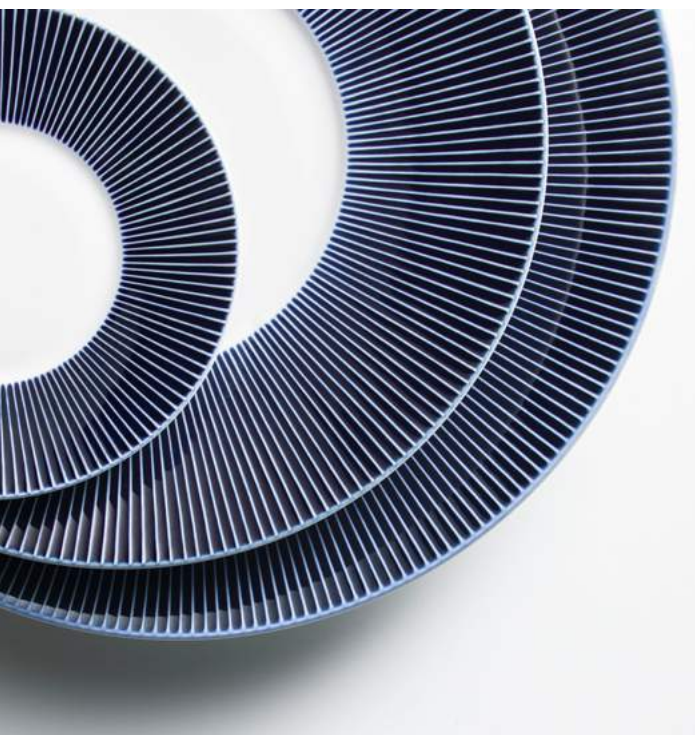

Bol salade PM, bleu lisse **17 cm**
Salad bowl, small, smooth blue 6.6 in
HOR2014BLUEBLUE000

Bol céréales, bleu lisse **14 cm**
Cereal bowl, smooth blue 5.5 in
HOR2001BLUEBLUE000

Bol coréen **14 cm**
Corean bowl, 5.5 in
HOR2036BLUEBLUE000

Blue

FORMES BOLÉRO ET HORIZON BOLÉRO AND HORIZON SHAPES

Tasse café, extérieur bleu lisse **12 cl**
Coffee cup, smooth blue outside 4.2 oz
HOR3015BLUEBLNC000

Soucoupe café **14 cm**
Coffee saucer 5.5 in
BOL3008BLUEBLNC000

Tasse thé, extérieur bleu lisse **22 cl**
Tea cup, smooth blue outside 7.7 oz
HOR3024BLUEBLNC000

Soucoupe thé **16.5 cm**
Tea saucer 6.5 in
BOL3013BLUEBLNC000

FORME HORIZON · HORIZON SHAPE

Verseuse, acc. inox, extérieur bleu lisse **95 cl**
Coffee pot, stainless steel acc., smooth blue outside 33 oz
HOR4044BLUEBLUE000

Mug **27 cl**
Mug 9.5 oz
HOR3004BLUEBLNC000

Crémier-fiole à saké GM, extérieur bleu lisse **17 cl**
Sake jug, large, smooth blue outside 7.8 oz
HOR6066BLUEBLUE000

Crémier-fiole à saké PM, extérieur bleu lisse **15 cl**
Sake jug, small, smooth blue outside 5.3 oz
HOR6067BLUEBLUE000

Sucrier, acc. inox, extérieur bleu lisse **25 cl**
Sugar bowl, stainless steel acc., smooth blue outside 8.7 oz
HOR4036BLUEBLNC000

Sucrier PM **15 cl**
Sugar bowl, small, 5.3 oz
HOR4038BLUEBLNC000

FORME BOLÉRO · BOLÉRO SHAPE

Saladier GM **24 cm**
Salad serving bowl, large 9.4 in
BOL5052BLUEBLUE000

Saladier PM **20 cm**
Salad serving bowl, small 7.8 in
BOL5056BLUEBLUE000