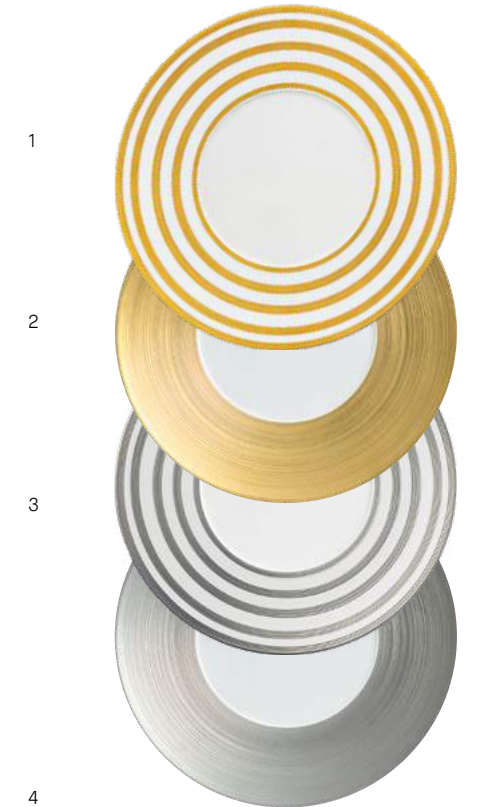

Hémisphère

	Slider (Coquetier aimanté) Slider (Magnetic egg cup) HEM6079 -----	5 cm 2 in
	Coquetier Egg cup HEM6050 -----	14 cm 5.5 in
	Beurrier Butter set HEM6003 -----	7.5 cm 3 in
	Salière Salt shaker HEM6122 -----	4 cm 1.6 in
	Poivrière Pepper shaker HEM6102 -----	4 cm 1.6 in
	Plateau rond à sushis Round sushi tray HEM6097 -----	20.5 cm 8 in
	Crémier-fiole à saké GM Sake jug, large HEM6066 -----	17 cl 7.8 oz
	Cuillère asiatique Asian spoon HEM6064 ----- Disponible seulement en "Décor or" et "Décor platine" · Available only in "Gold pattern" and "Platinum pattern"	15 cm 6 in
	Porte baguettes Stick holder HEM6107 ----- Disponible seulement en "Décor or" et "Décor platine" · Available only in "Gold pattern" and "Platinum pattern"	4 cm 1.6 in

* Cet article est blanc en "Décor or" ou "Décor platine" · This item is white in "Gold pattern" or "Platinum pattern"

** Cet article est blanc avec des anses masquées or ou platine en "Décor or" ou "Décor platine" · This item is white with gold or platinum handles in "Gold pattern" or "Platinum pattern"

Décors fragiles contenant des métaux précieux nécessitant des précautions d'utilisation, conseils page 203
Fragile patterns with precious metals requiring carefully use, advices page 203

Existe en · Exists in :		
1	Rayé or · Gold stripes	BSA055
2	Décor or · Gold pattern	BSA002
3	Rayé platine · Platinum stripes	BSP028
4	Décor platine · Platinum pattern	BSP002

Le code produit est à compléter avec le code décor ci-dessus · The product code is to be completed with the decor code above