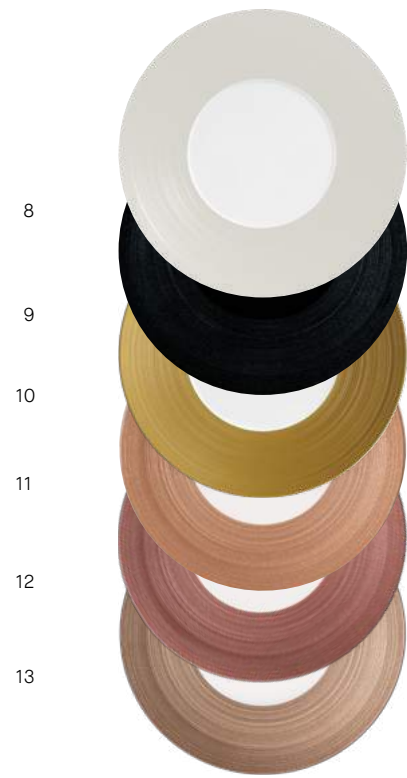

Hémisphère